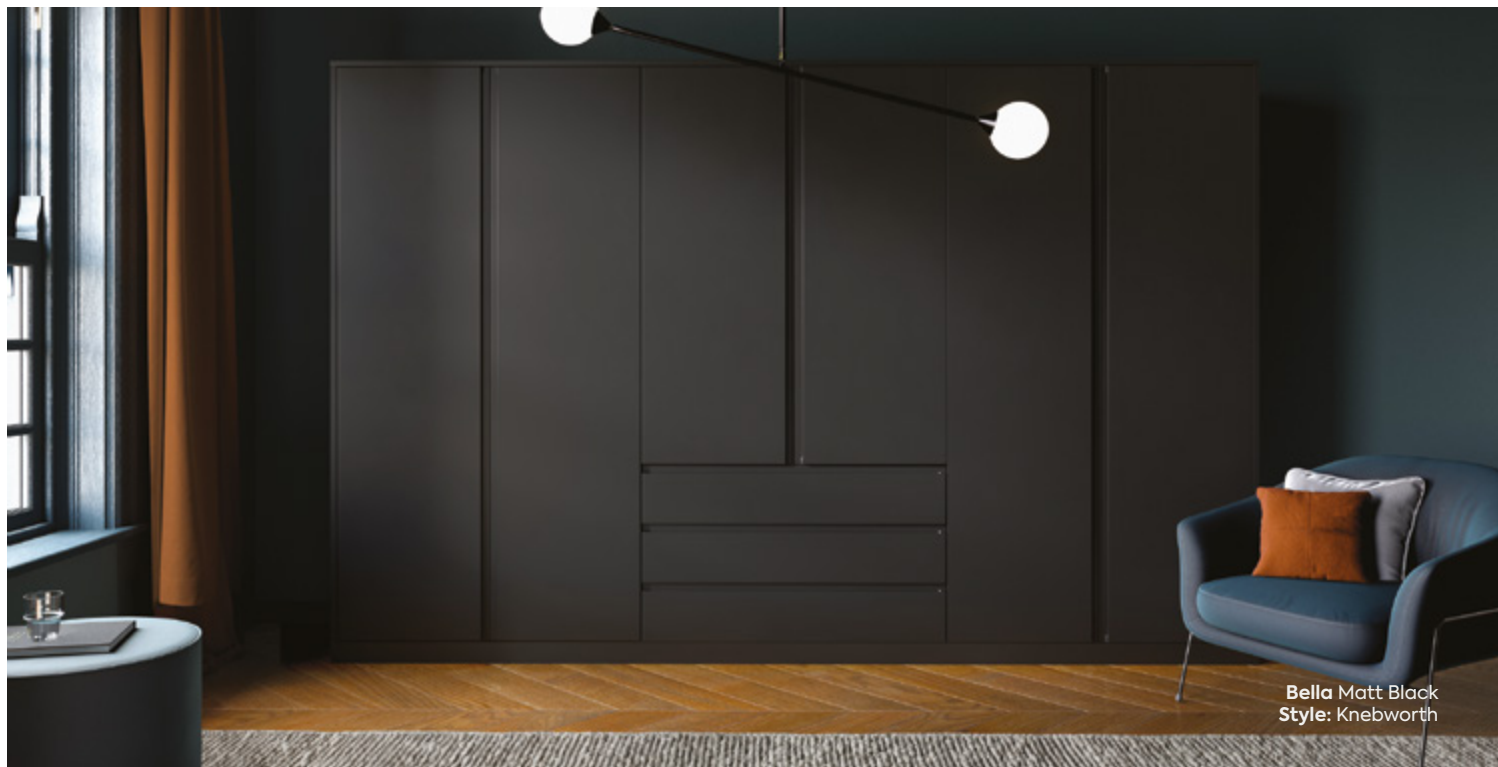

J-Pull & Integrated Handle Bedrooms

Bella Supermatt Indigo Blue
Style: Elland

Bella

STYLE OPTIONS

Buxton

(Not available in
High Gloss Colours)

Cambridge

Carrick