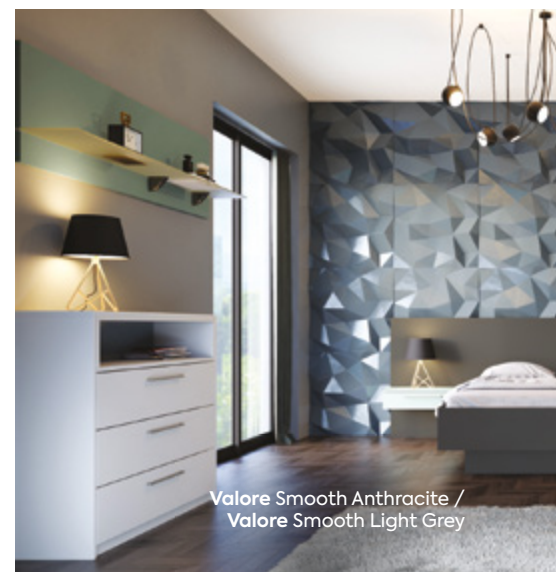

Shaker Bedrooms

Bella Supermatt Dove Grey
Style: Shaker

Shaker Bedrooms

Bella Matt Colonial Blue
Style: Buxton

Slab Bedrooms

Valore Warm Walnut
Valore Smooth Anthracite

Valore Natural Kendal Oak

Valore Smooth Anthracite /
Valore Smooth Light Grey